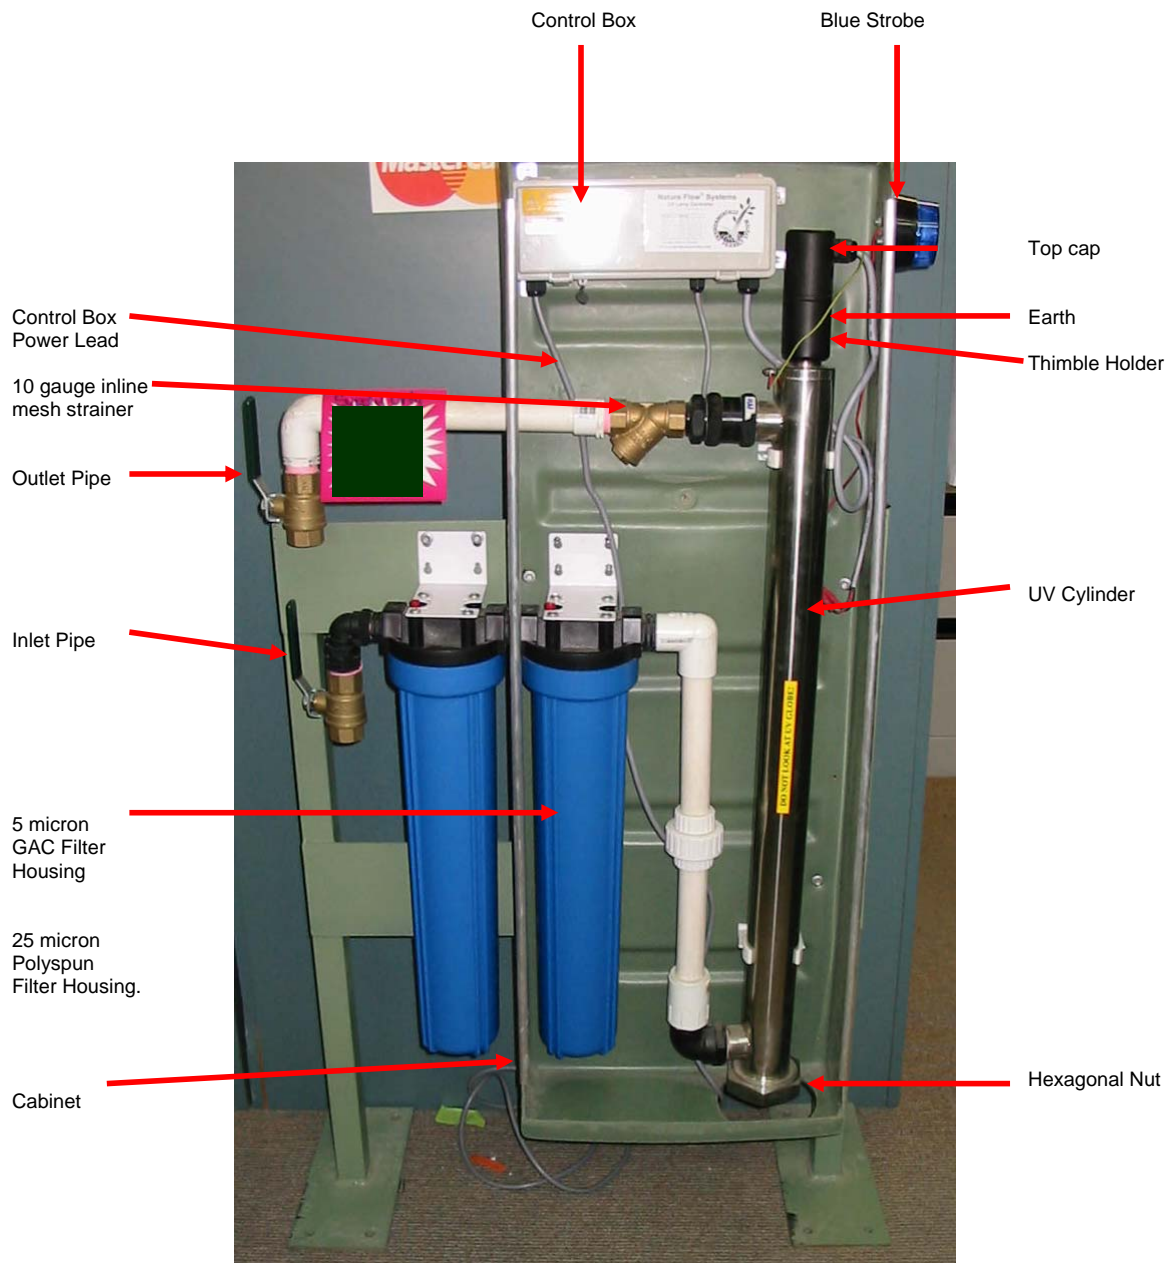

NATURE FLOW SYSTEMS

Water is precious. Conserve it!

Nature Flow® Dual Pre-filter Domestic 75 watt Drinking Water System

NATURE FLOW SYSTEMS
PO BOX 189 JIMBOOMBA QLD 4280

EMAIL: natureflow@waterpacaustralia.com
WEB ADDRESS: www.waterpacaustralia.com